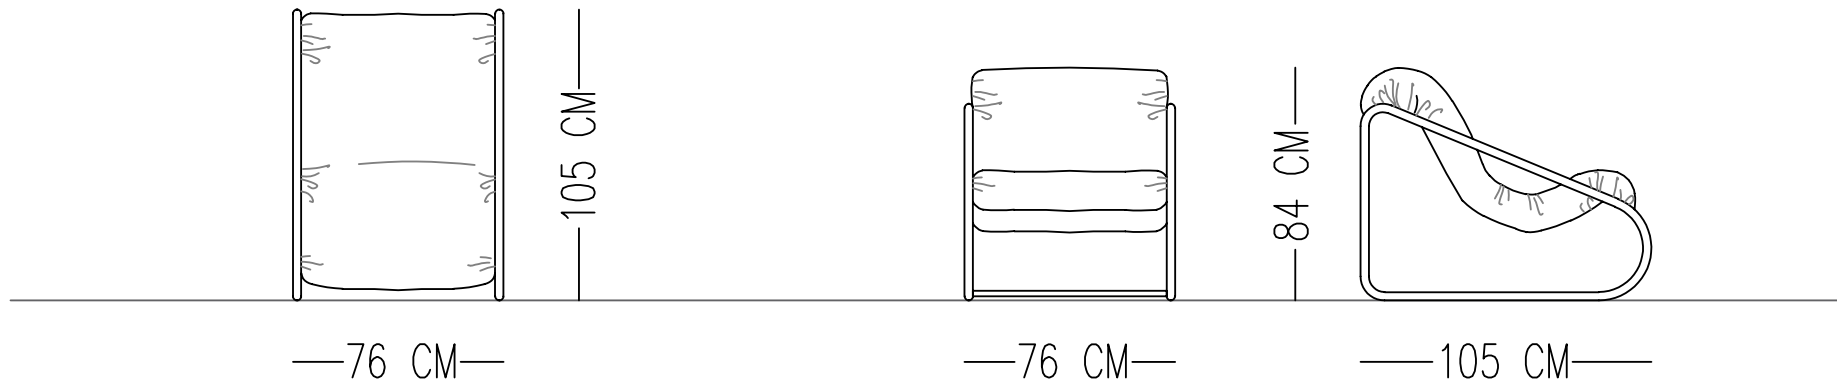

ARCUS ARMCHAIR

TECHNICAL SPECIFICATIONS

Norde

Designed by
Samet Bakir

INTERIOR STRUCTURE METAL STRUCTURE

SEAT CUSHION HR FOAM

BACK HR FOAM

Catalog product-fabric