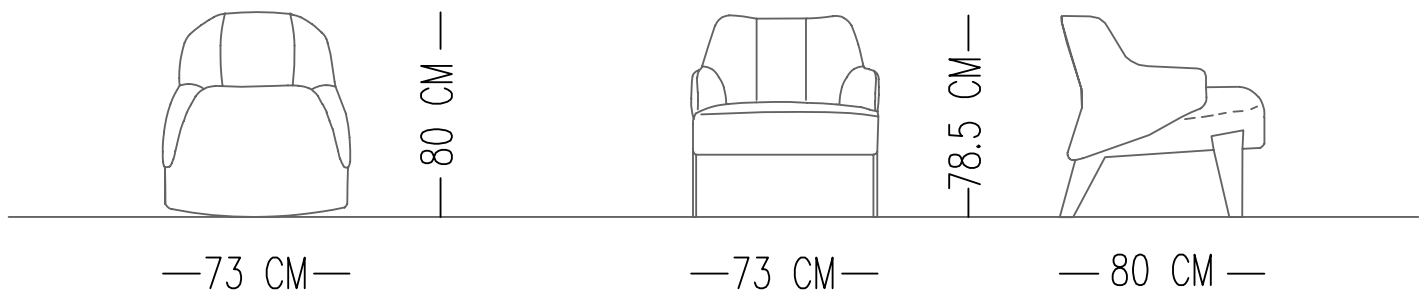

ASGARD ARMCHAIR

TECHNICAL SPECIFICATIONS

Norde

Designed by
Norde Design Studio

INTERIOR STRUCTURE SOLID WOOD, STEEL AND ELASTIC COLUMN

SEAT CUSHION HR FOAM

BACK TIGHT

Catalog product-fabric