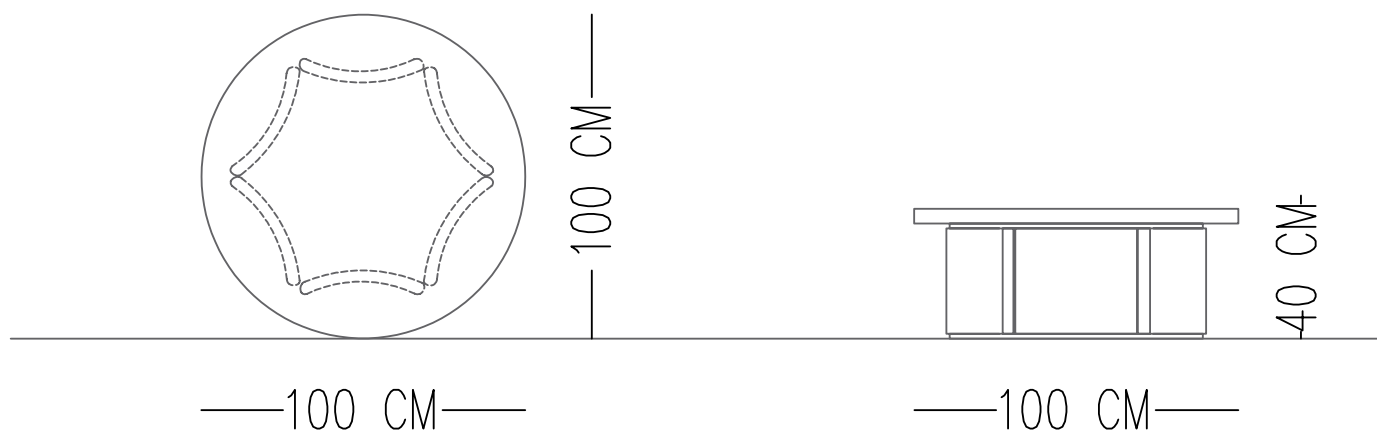

ASTRA COFFEE TABLE

TECHNICAL SPECIFICATIONS

STRUCTURE

TOP: NATURAL STONE

BASE: NATURAL VENEERING

Norde

Designed by
Norde Design Studio

Catalog product