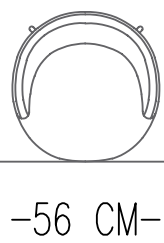

AUDREY CHAIR

TECHNICAL SPECIFICATIONS

Norde

Designed by
Norde Design Studio

INTERIOR STRUCTURE PLYWOOD & FIBER

PADDING HR FOAM

UPHOLSTERY TIGHT

57 CM

56 CM

77 CM

57 CM

Catalog product-fabric

N-B31/Chenille velvet
9904

Catalog product-Legs

Painted Metal Leg

Alternative fabric
Linen,Linen teddy,Boucle, Velvet,Suede and Nubuck