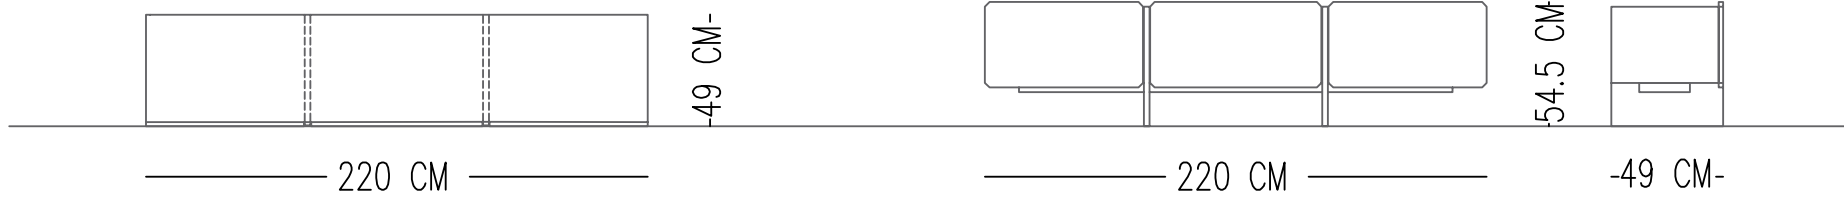

AUDREY TV UNIT

TECHNICAL SPECIFICATIONS

TOP & STRUCTURE

OAK VENEERING ON MDF WITH SANDBLASTED FINISH

Norde

Designed by
Nur Benay Bakir

Catalog product

Structure
 Oak Wood Veneering with Lacquer Painted on wood
 (matt)
 Terracotta