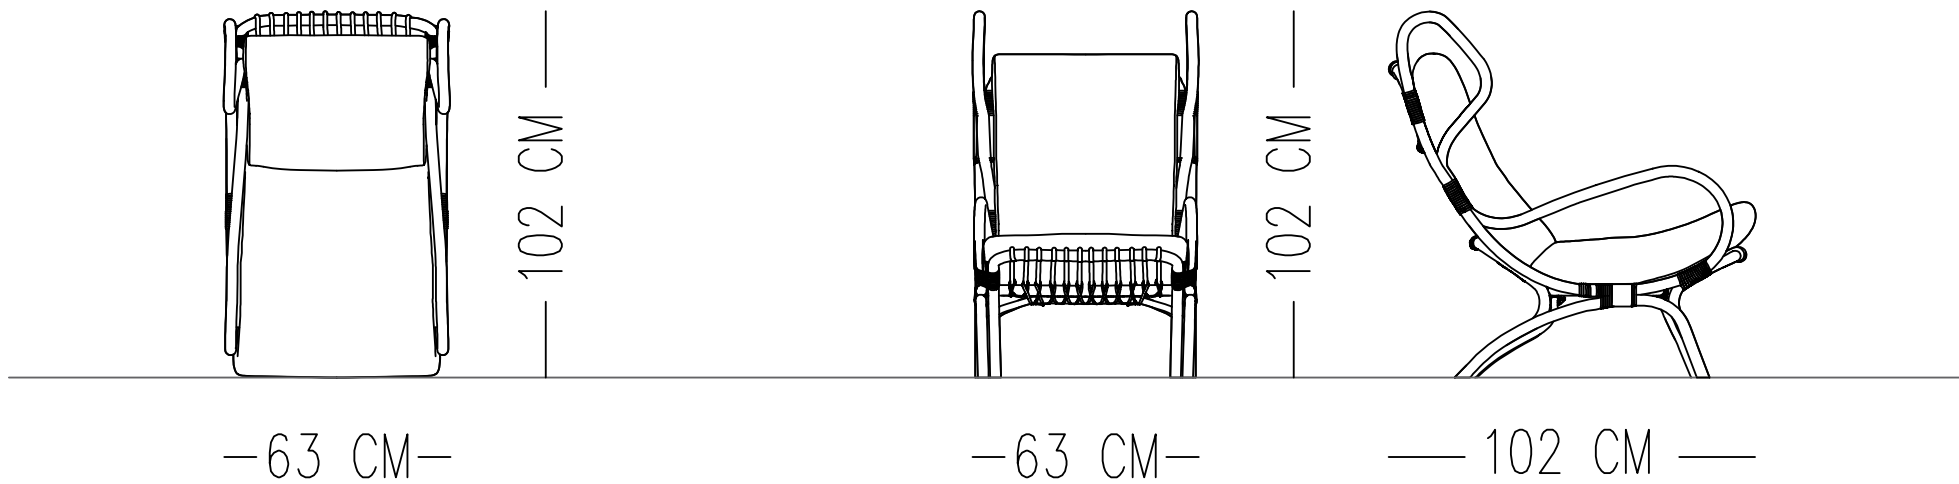

BAMBOO ARMCHAIR

Norde

TECHNICAL SPECIFICATIONS

Designed by
Norde Design Studio

STRUCTURE NATURAL BAMBOO VIRO SYNTHETIC ROPE TWIST
NATURAL BAMBOO JAVA BLACK COLOR
VIRO SYNTHETIC ROPE TWIST

Structure

Natural Bamboo