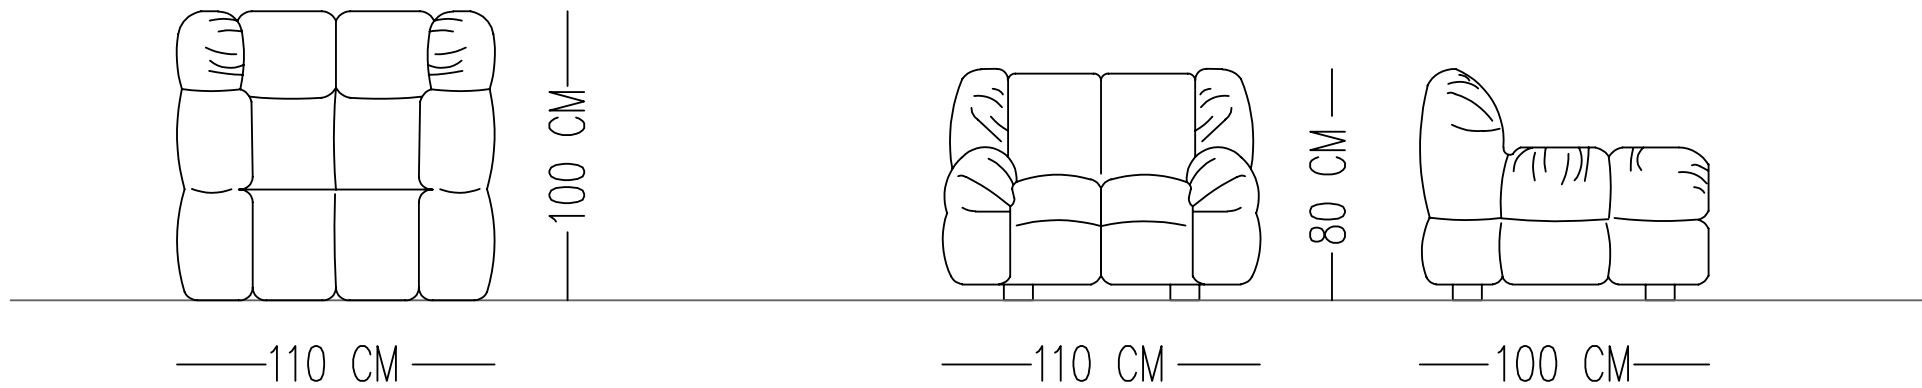

### TECHNICAL SPECIFICATIONS

Designed by  
*Norde Design Studio*

INTERIOR STRUCTURE BEECH HARDWOOD FRAME AND ZIGZAG BOW

STRUCTURE PADDING HR FOAM

SEAT HR FOAM

UPHOLSTERY LOOSE

Catalog product-fabric

N-A16/Teddy  
44423