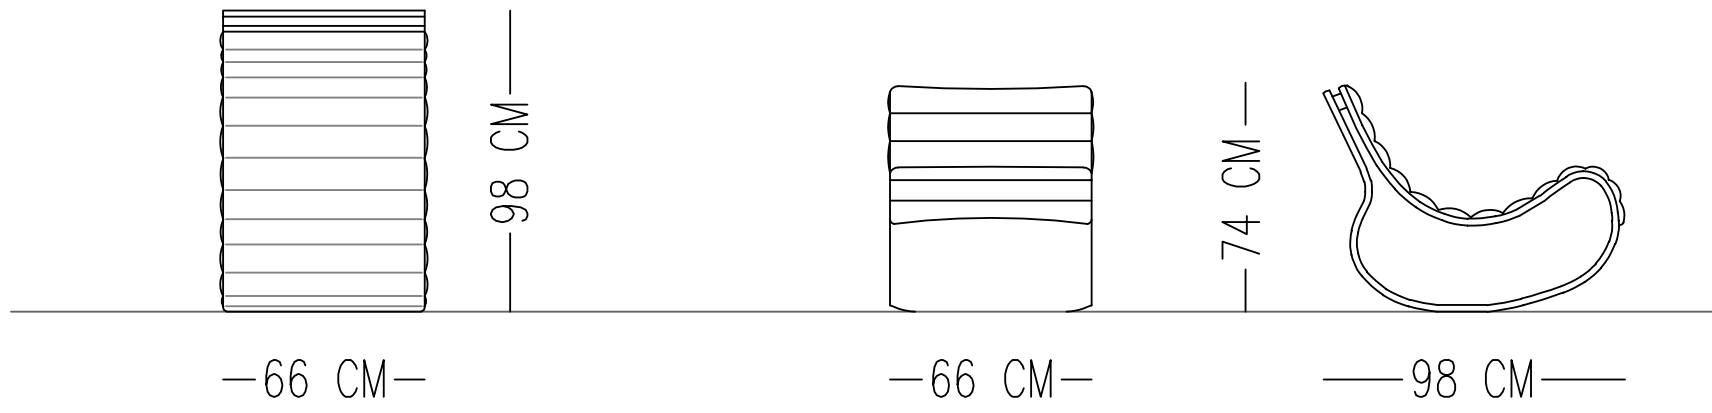

CONTRA ARMCHAIR

TECHNICAL SPECIFICATIONS

Norde

Designed by
Onder Kuşukerman

INTERIOR STRUCTURE BEECH PLYWOOD

SEAT CUSHION SOFT FOAM

BACK SOFT FOAM

UPHOLSTERY TIGHT