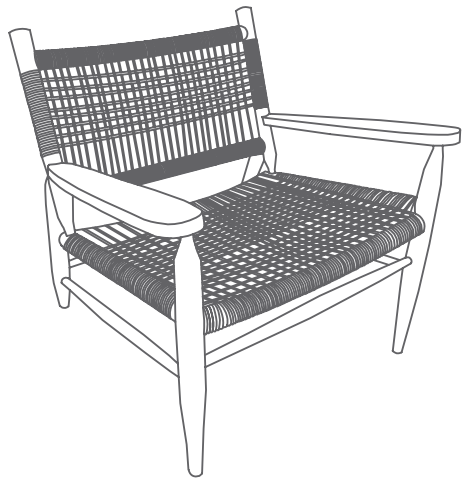

DARI ARMCHAIR

TECHNICAL SPECIFICATIONS

INTERIOR STRUCTURE IROKO

LEGS IROKO

Norde

Designed by
Norde Design Studio

80 CM

—72 CM—

75 CM

—80 CM—

Catalog product-fabric

N-A14/Faux leather rope

Brown Rope

Catalog product-Legs

Ireko

Alternative leg