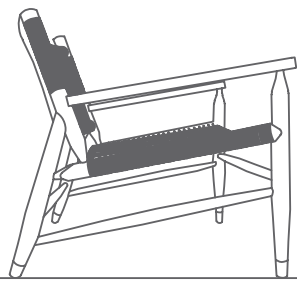

DARI ARMCHAIR

TECHNICAL SPECIFICATIONS

INTERIOR STRUCTURE IROKO

LEGS IROKO

Norde

Designed by
Norde Design Studio

80 CM

—72 CM—

75 CM

—80 CM—

Catalog product-fabric

N-A14/Faux leather rope

Brown Rope

Catalog product-Legs

Ireko

Alternative leg