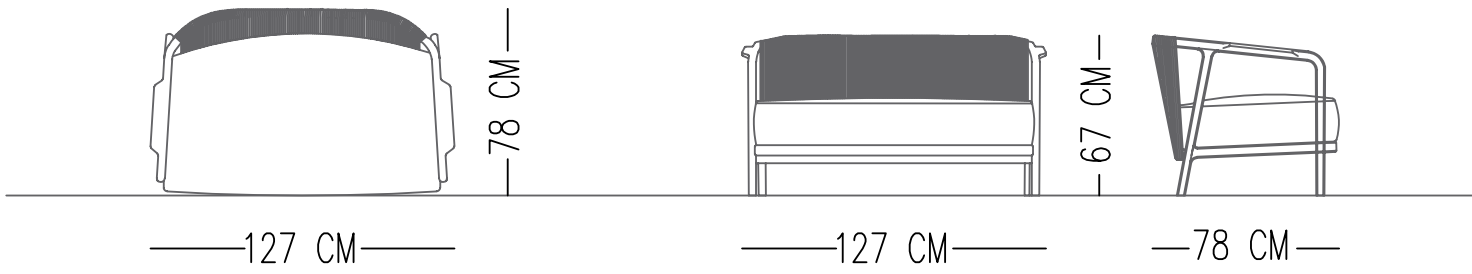

Catalog product

Catalog product-Fabric
N-B40/Linen
Laci-01

Outdoor
Rope
Light Grey

Catalog product
Iroko hardwood with
natural polish