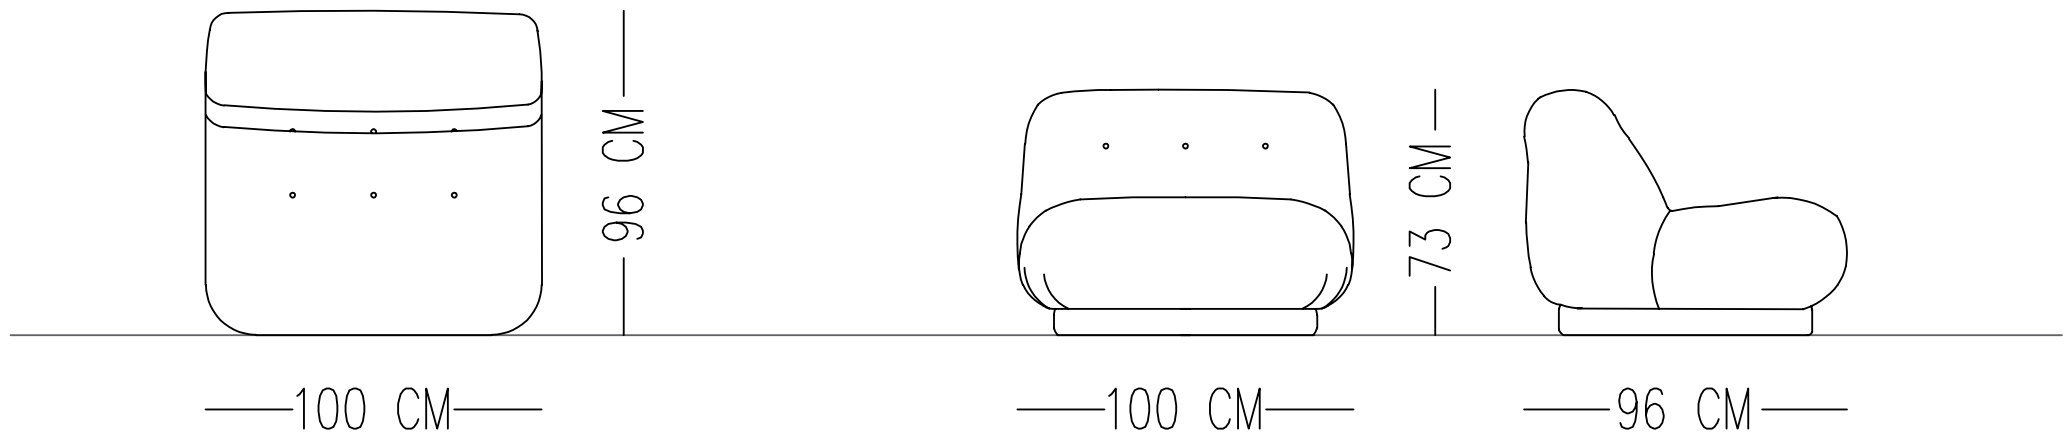

Catalog product-fabric

N-A80/Linen
23093

Catalog product-Legs

Hidden leg

Alternative fabric
Linen,Boucle and Linen teddy