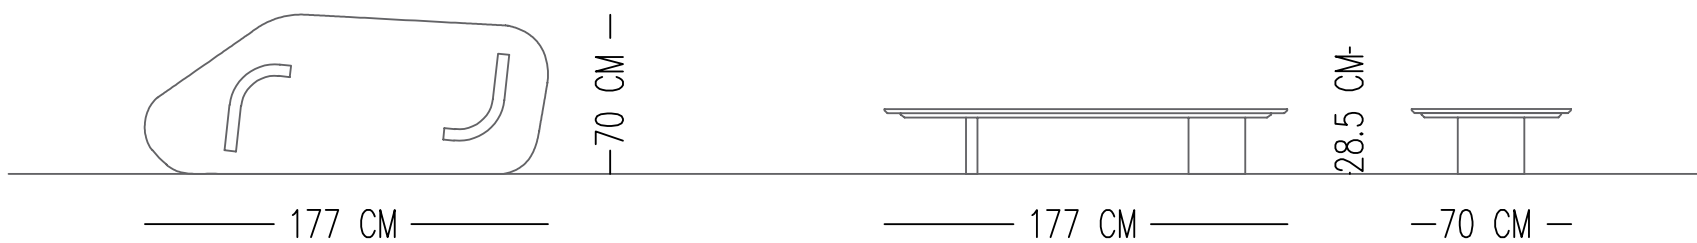

KIENA COFFEE TABLE

Norde

TECHNICAL SPECIFICATIONS

Designed by
Norde Design Studio

STRUCTURE

TOP: SANDBLASTED OAK WOOD VENEERING WITH BLACK VARNISH

Catalog product

Top
Sandblasted Oak wood Veneering
with black Varnish