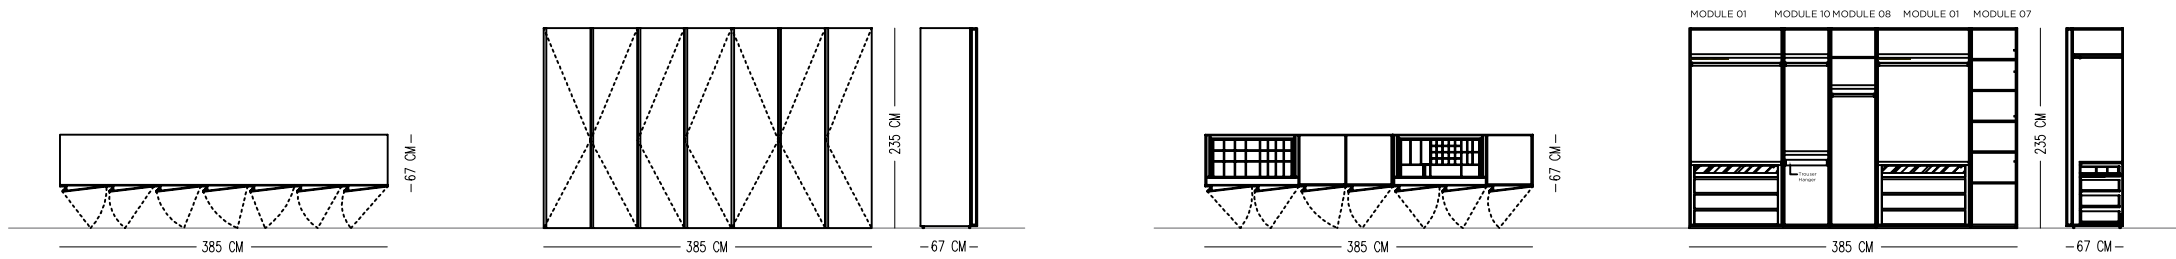

LEVEL WARDROBE

TECHNICAL SPECIFICATIONS

CABINET	LACQUER PAINTED ON WOOD (MATT) + LED DETAIL
HANGER	METAL
SHELF	FLAT CUT OAK VENEERING WITH SOFT TOUCH VARNISH & SANDBLASTED FINISH

Norde

Designed by
Norde Design Studio