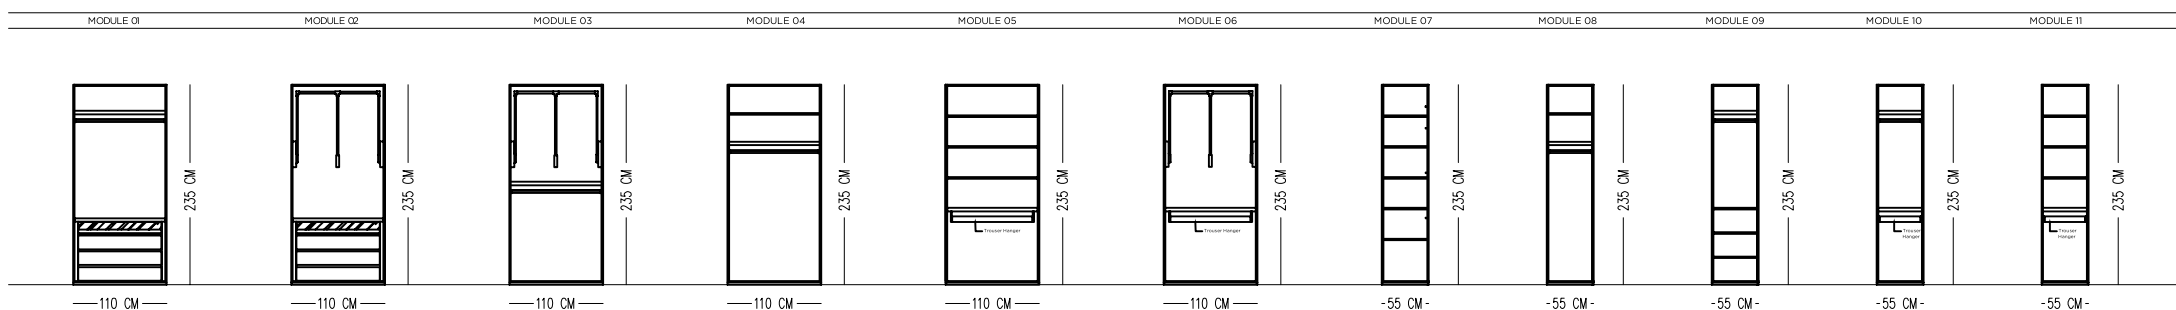

MODULES

Catalog product

Cabinet
Lacquer painted on wood (matt)
Soft touch

Hanger
Black metal

Shelf
Flat cut oak veering with
soft touch varnish & sand-
blasted finish