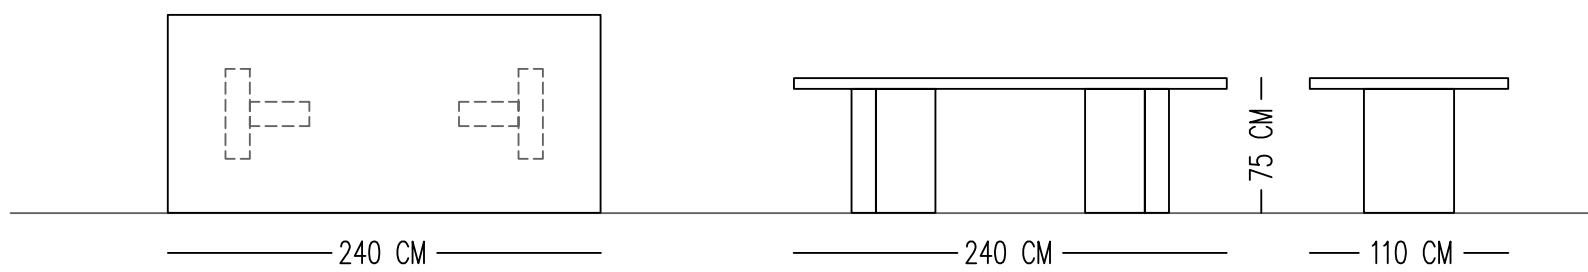

## MATH TABLE

### TECHNICAL SPECIFICATIONS

TOP: LACQUER PAINTED ON WOOD (MATT)

LEGS: LACQUER PAINTED ON WOOD (GLOSS)

Norde

Designed by  
*Engin Sezgin*