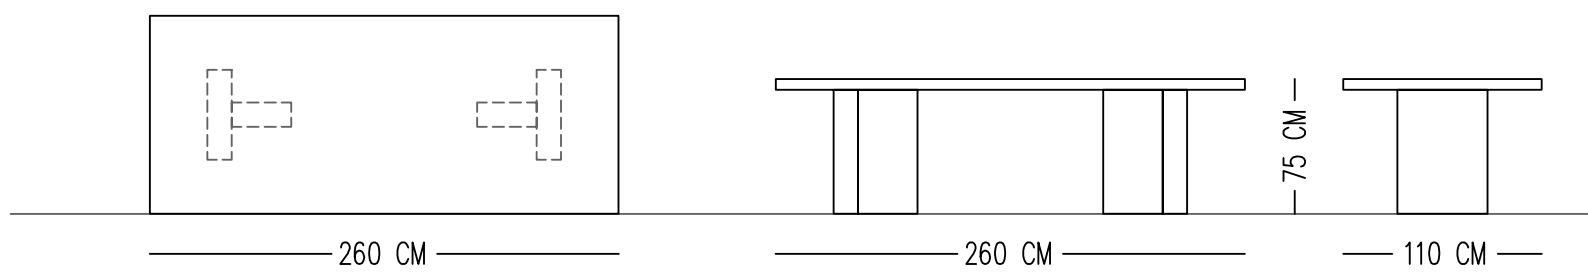

## MATH TABLE

### TECHNICAL SPECIFICATIONS

TOP: LACQUER PAINTED ON WOOD (MATT)

LEGS: LACQUER PAINTED ON WOOD (GLOSS)

Norde

Designed by  
*Engin Sezgin*