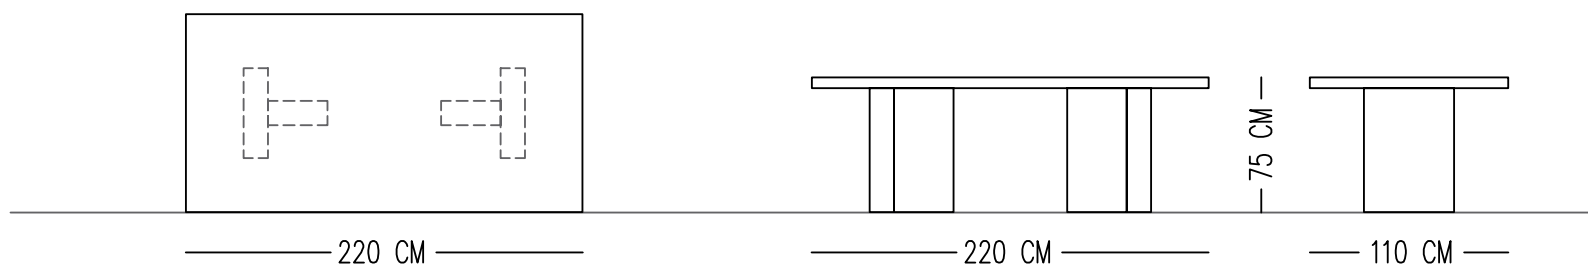

## MATH TABLE

### TECHNICAL SPECIFICATIONS

TOP: LACQUER PAINTED ON WOOD (MATT)

LEGS: LACQUER PAINTED ON WOOD (GLOSS)

Norde

Designed by  
*Engin Sezgin*