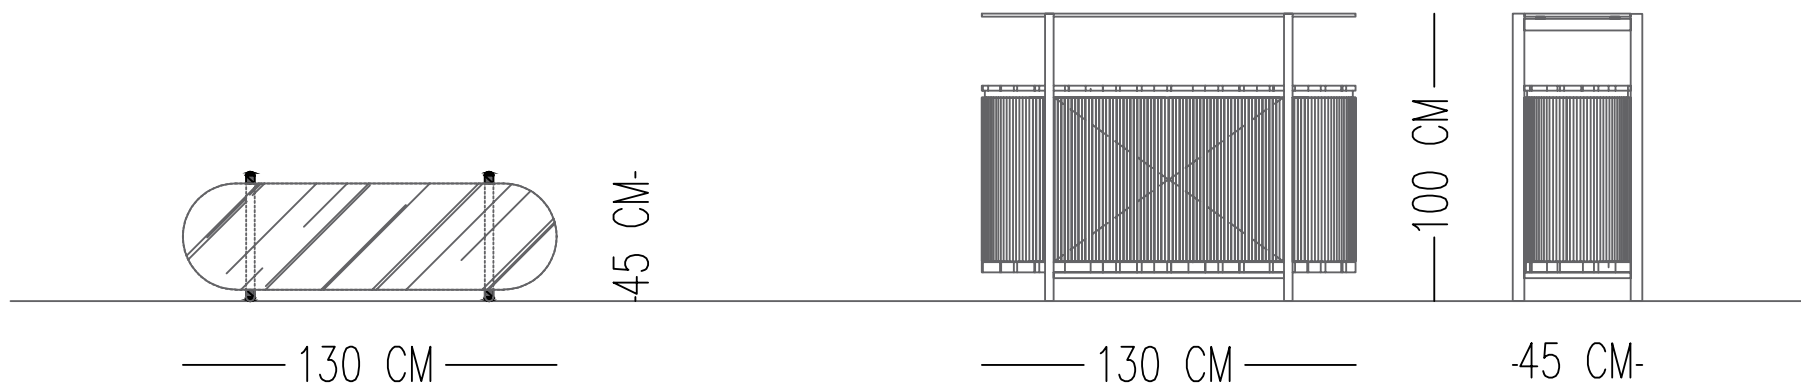

OLIVER CONSOLE TABLE

TECHNICAL SPECIFICATIONS

Norde

Designed by
Tugce Kurtbogan

TOP:TEXTURED BRONZE GLASS
BASE, OAK WOOD VENEERING NATURAL
OPENINGS ARE OAK WOOD VENEERING LACQUER PAINT CINNAMON
LEGS: SILVER METAL