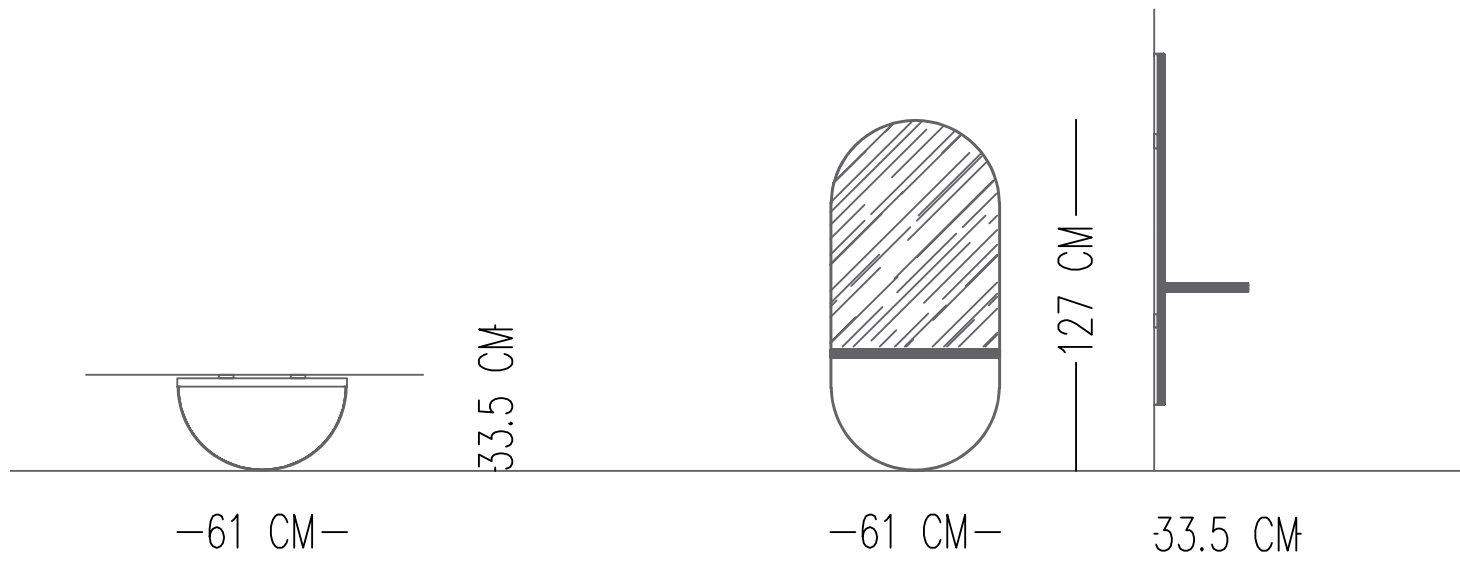

OVUS MIRROR

TECHNICAL SPECIFICATIONS

- 1 PORCELAIN CERAMIC SHELF
- 2 CLEAR MIRROR
- 3 PAINTED METAL BLACK

Norde

Designed by
Norde Design Studio

Catalog product

Frame Structure
Painted metal black

Clear Mirror