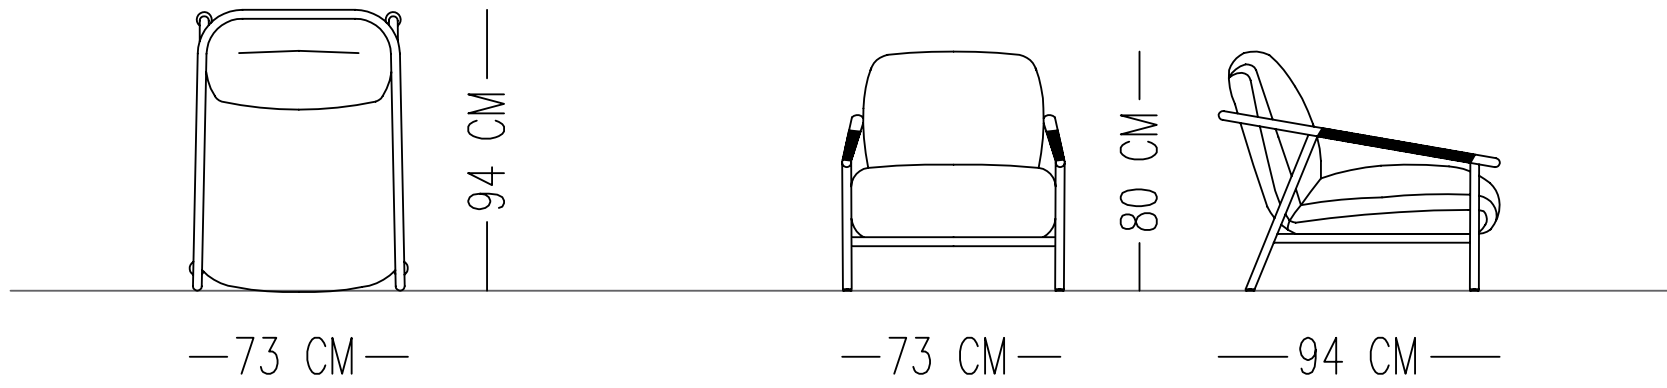

Catalog product-fabric

N+A77
N1353-57083

Catalog product-Legs

Ruby painted metal

Alternative fabric
Linen, Boucle, Faux leather, Nubuck, and Linen teddy