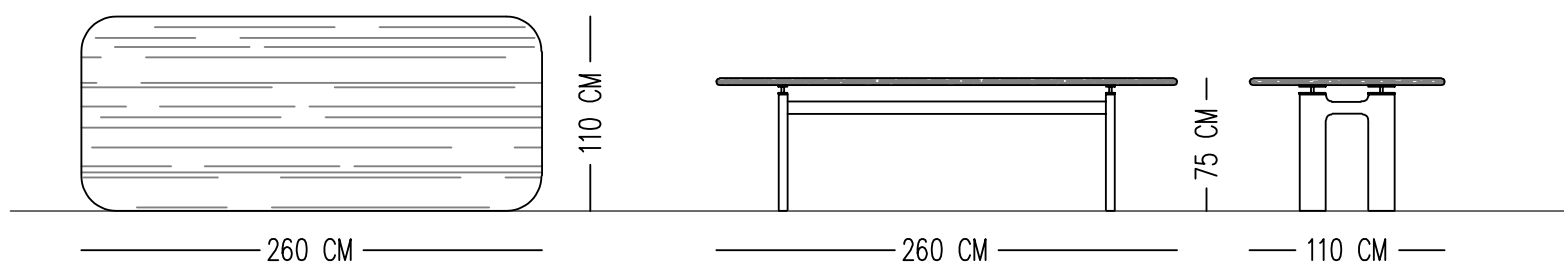

VINEA TABLE

TECHNICAL SPECIFICATIONS

TOP: PAINT FINISH ON OAK WOOD VENEERING (MATT)

LEGS: LACQUER PAINT ON WOOD (GLOSS)

Norde

Designed by
Sümevra Erol

Catalog product

Top
Oak veneering with black varnish