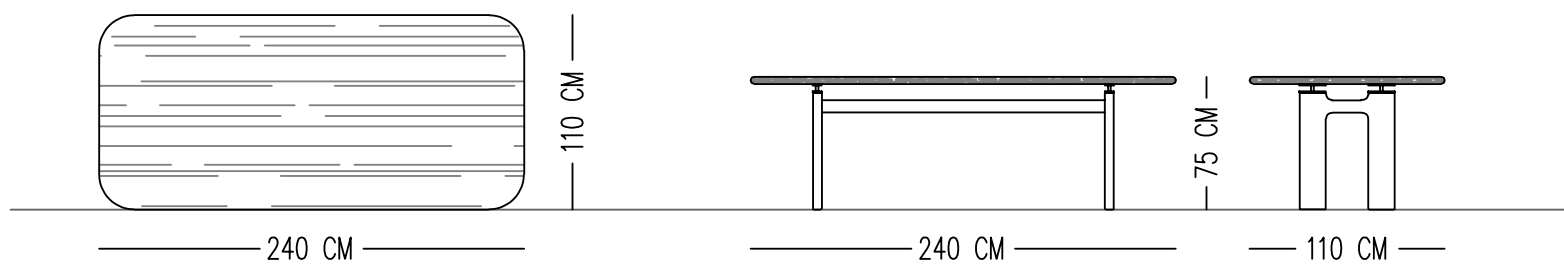

VINEA TABLE

TECHNICAL SPECIFICATIONS

TOP: PAINT FINISH ON OAK WOOD VENEERING (MATT)

LEGS: LACQUER PAINT ON WOOD (GLOSS)

Norde

Designed by
Sümevra Erol

Catalog product

Top
Oak veneering with black varnish