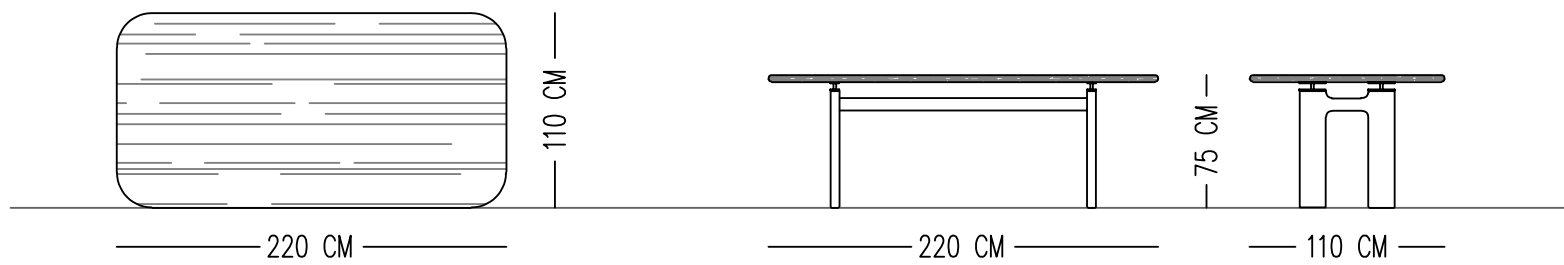

VINEA TABLE

TECHNICAL SPECIFICATIONS

TOP: PAINT FINISH ON OAK WOOD VENEERING (MATT)

LEGS: LACQUER PAINT ON WOOD (GLOSS)

Norde

Designed by
Sümevra Erol

Catalog product

Top
Oak veneering with black varnish