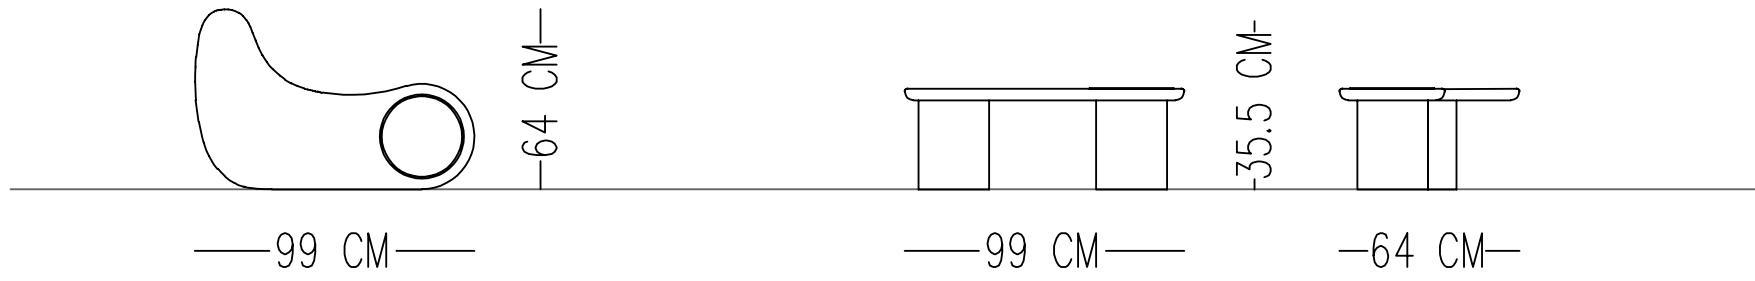

## YIN YANG COFFEE TABLE

### TECHNICAL SPECIFICATIONS

TOP: PAINT FINISH ON OAK WOOD VENEERING (MATT)

LEGS: PAINT FINISH ON OAK WOOD VENEERING (MATT)

Norde

Designed by  
*Samet Bakir*

Catalog product-Top

Top  
N-09MP paint finish on oak  
wood Veneering (Matt)