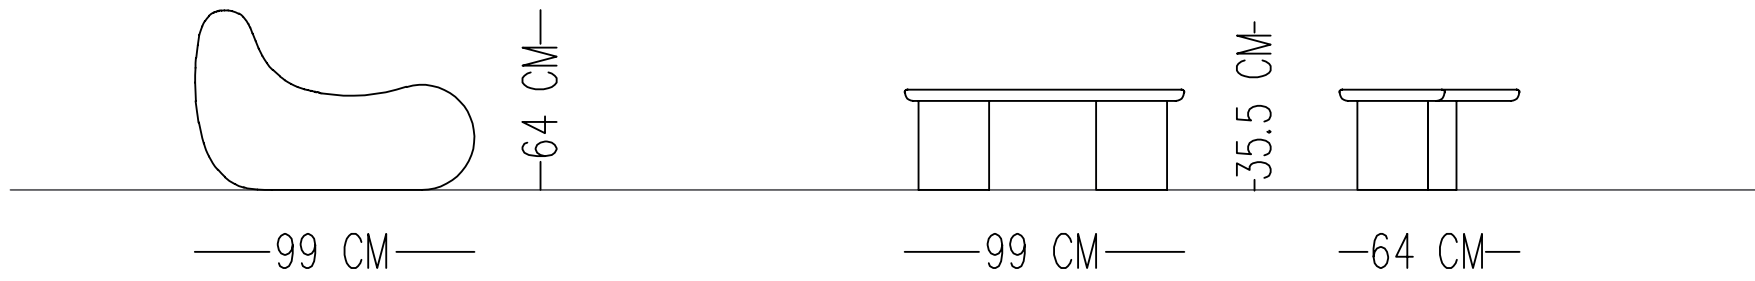

## YIN YANG COFFEE TABLE

### TECHNICAL SPECIFICATIONS

TOP: PAINT FINISH ON OAK WOOD VENEERING (MATT)

LEGS: PAINT FINISH ON OAK WOOD VENEERING (MATT)

Norde

Designed by  
*Samet Bakir*

Catalog product-Top

Top  
N-09MP paint finish on oak  
wood Veneering (Matt)