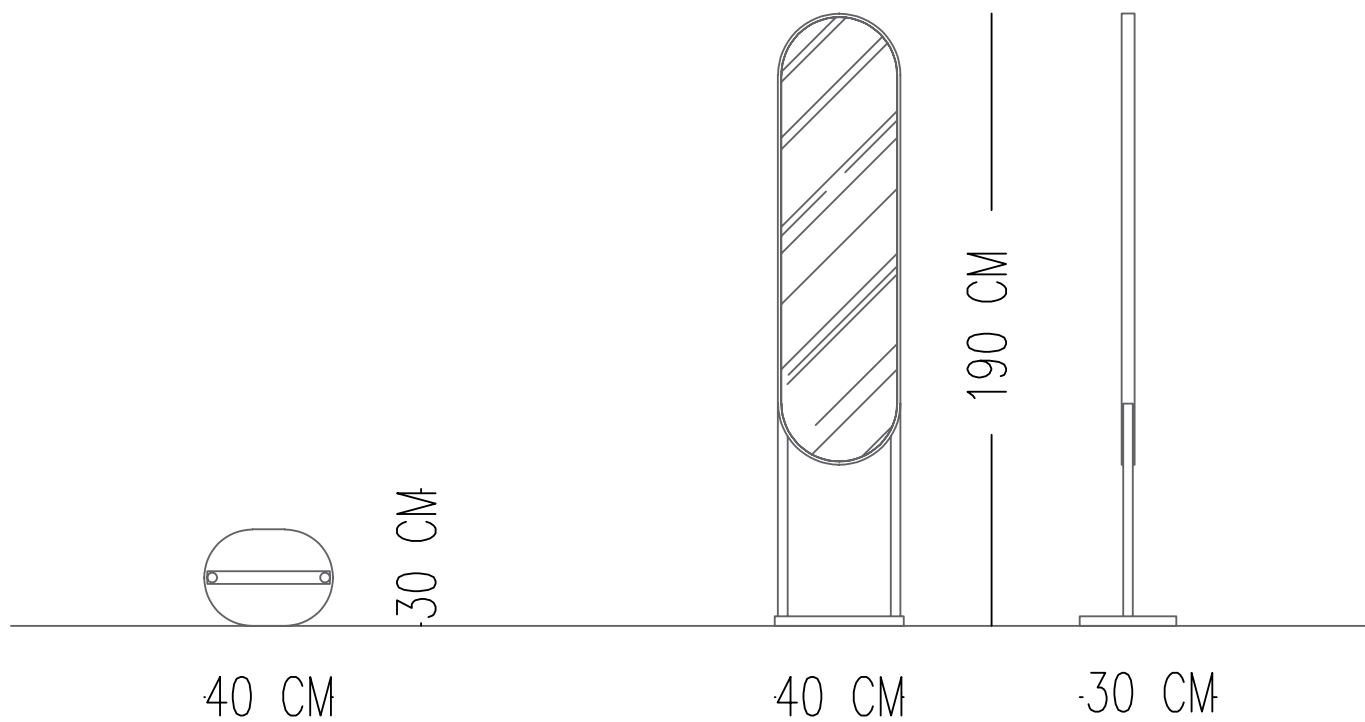

## YUI FREESTANDING MIRROR

### TECHNICAL SPECIFICATIONS

Norde

Designed by  
*Gülsah Soyluer*

- 1 METAL CONSTRUCTION
- 2 MIRROR

Catalog product

Structure

Metal

Cinnamon