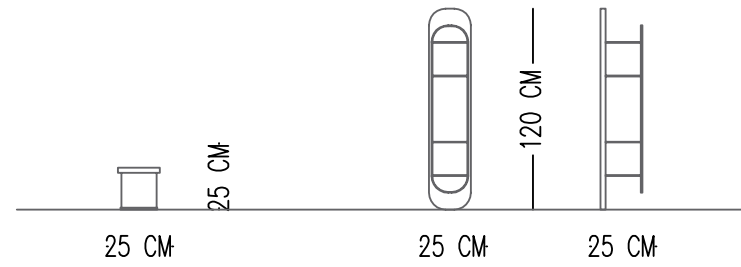

YUI TV UNIT

TECHNICAL SPECIFICATIONS

- 1 STRUCTURE/OAK WOOD LACQUER PAINTED-SILK MAT
- 2 PLEXY
- 3 METAL SHELF UNIT

Norde

Designed by
Gülsah Soyluer

MODULES

MODULE 01 (Plexy)

MODULE 02 (Metal Shelf Unit)