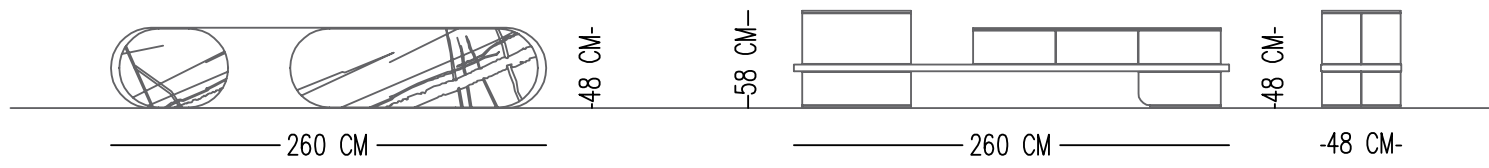

YUI TV UNIT

TECHNICAL SPECIFICATIONS

- 1 STRUCTURE/OAK WOOD LACQUER PAINTED-SILK MAT
- 2 PLEXY
- 3 METAL SHELF UNIT

Norde

Designed by
Gülsah Soyluer

MODULES

MODULE 01 (Plexy)

MODULE 02 (Metal Shelf Unit)