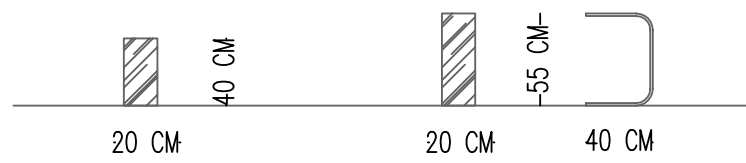

YUI TV UNIT

TECHNICAL SPECIFICATIONS

- 1 STRUCTURE/OAK WOOD LACQUER PAINTED-SILK MAT
- 2 PLEXY
- 3 METAL SHELF UNIT

Norde

Designed by
Gülsah Soyluer

MODULES

MODULE 01 (Plexy)

MODULE 02 (Metal Shelf Unit)